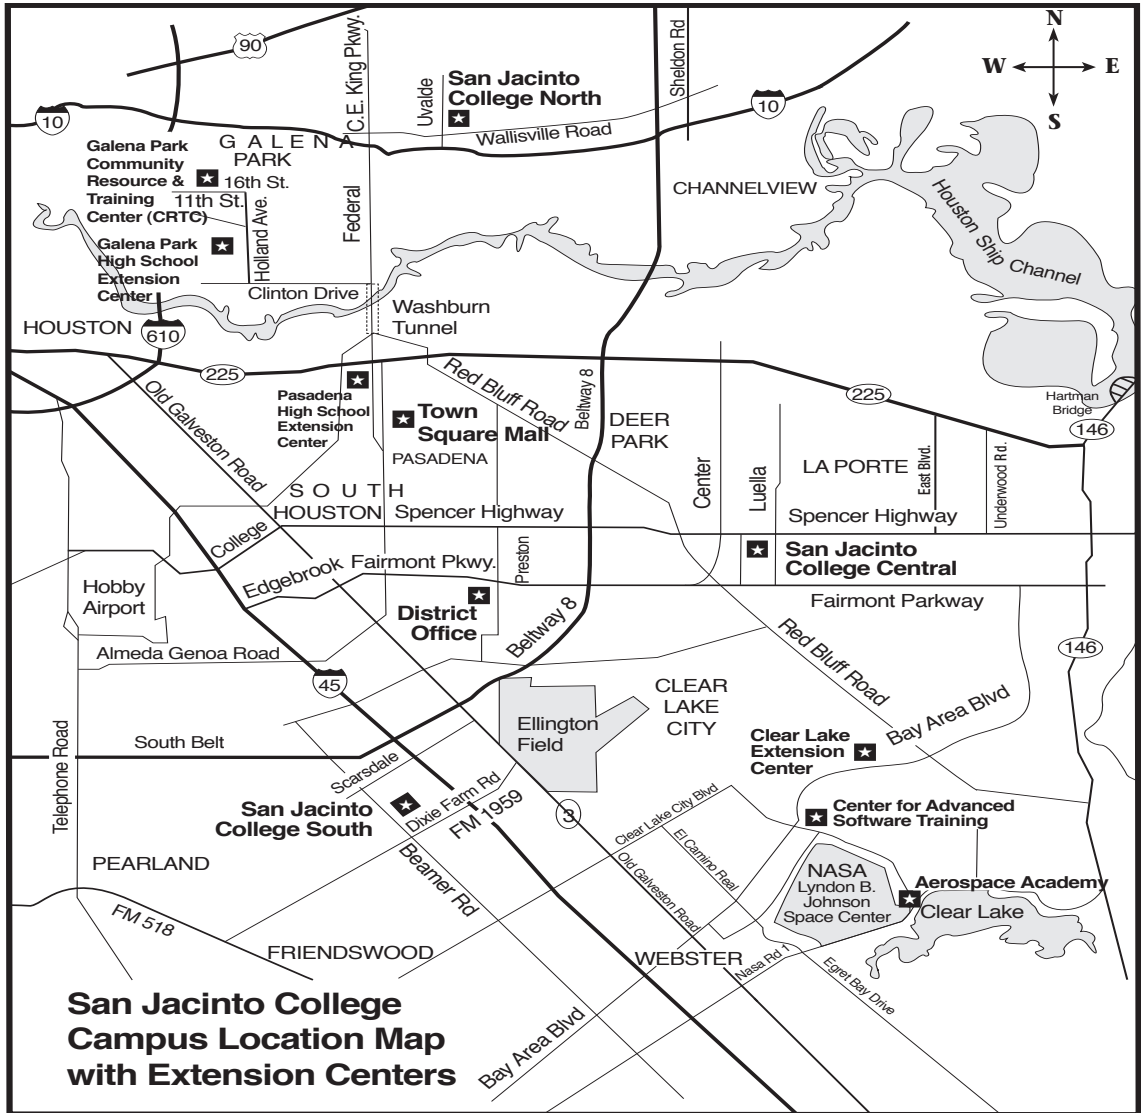

Find yourself at San Jacinto College

**San Jacinto College
Campus Location Map
with Extension Centers**

DISTRICT CAMPUSES

San Jacinto College Central	San Jacinto College North	San Jacinto College South
8060 Spencer Hwy. Pasadena, TX 77505 281-998-6150 (Call Center)	5800 Uvalde Road Houston, TX 77049 281-998-6150 (Call Center)	13735 Beamer Rd. Houston, TX 77089 281-998-6150 (Call Center)

OFF CAMPUS LEARNING CENTERS

Aerospace Academy
2101 NASA Pkwy, Bldg. 226
Mail Code: AHS
Houston, Texas
281-483-1146

**Center for Advanced
Software Training**
16665 Space Center Blvd.
Suite 150
Houston, Texas
281-476-1838

Clear Lake Extension Center
2929 Bay Area Blvd.
Houston, Texas
281-476-1878

Pasadena Town Square Mall
171 Pasadena Blvd.
Pasadena, Texas
713-475-1353
College Credit Classes:
281.476.1878
Continuing Education Classes:
281-476-1838